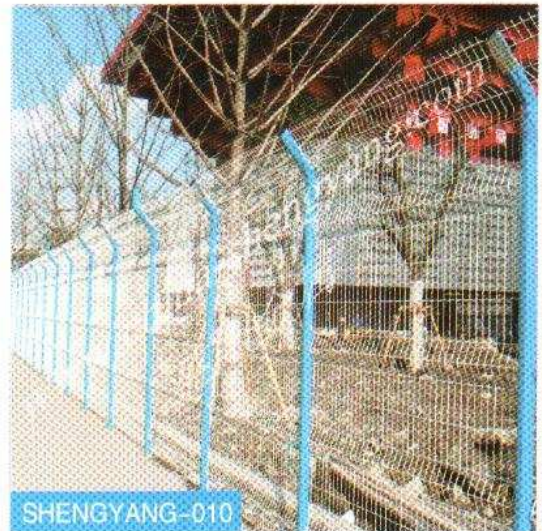

◆ D型柱围栏 D-type Post Wire Mesh Fence

D型柱围栏表面处理：镀锌，pvc 浸塑，喷塑。具有抗腐蚀，防老化等特点。主要应用于厂区，工业，市政，公共建设等场所。

This kind of fence with corrosion resistance, aging resistance, sunshine resistance and weather resistance are widely used in Community, garden, school, factory, industrial and others.

立柱规格 D-type Post size	80 x 66 x 40mm
网片尺寸：高 x 长 Panel size: Height x Length	高度 Height 600—2500mm 长度 Length 2000—3000mm
网孔 Mesh size	50 x 100mm, 50 x 150mm, 65 x 100mm, 50 x 200mm, 65 x 200mm
丝径 Wire diameter	3.5mm , 4.0mm, 4.5mm, 5.0mm, 6.0mm
颜色 Color	红色，黄色，绿色，蓝色 Red, Yellow, Green, Blue and RAL 256